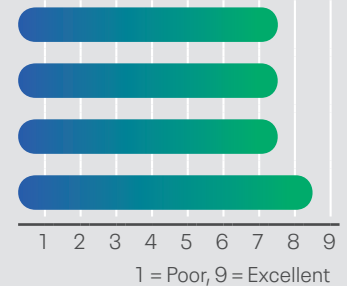

Gallardo DLFPS-TF/3550) tall fescue (*Schedonorus arundinaceus*) is an A-LIST cultivar for Low Input Turf with drought tolerance that also shows superior turf quality in all regions of the 2018 Tall Fescue NTEP trials. High resistance to the most serious diseases of tall fescue including Brown Patch (*Rhizoctonia solani*), Gray Leaf Spot (*Pyricularia grisea*) and Pythium Blight (*Pythium spp*) contribute to its performance. Gallardo was developed with a dark green color, excellent density in all seasons and the ability to withstand adversity. Superior wear tolerance and high seedling vigor make it ideal for sports turf and other high wear areas in addition to landscapes. Aggressive tillering contributes to wear recovery.

TURF SNAPSHOT

Turfgrass Quality SE

Grey Leaf Spot Resistance

Brown Patch Resistance

Drought Resistance

This variety has demonstrated superior performance while requiring reduced water, chemical and fertility inputs in A-LIST trials.